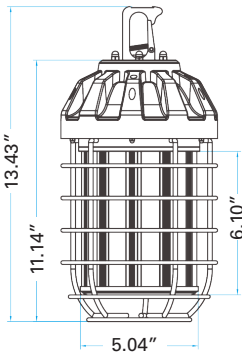

Heavy-duty work light can be used job after job!

- **Supply Voltage:** 120V AC
50~60Hz
- Supplied with 10ft cord & plug
- **Operating Temp:** -22°F ~ 131°F
- **Rated:** up to 50,000 hrs
- 10 year life
- **Rating:** IP64
- **Base:** E39-Mogul
- **Beam Angle:** 360°
- **Surge Voltage:** 6,000V
- 100W - Stocking
- 60W & 80W available by special order. Minimum order quantities may apply.
- No Fan
- **PF:** ≥ 0.9
- **CRI:** ≥80
- 5 year warranty

100W
(Stocking)

80W
(Special Order)

60W
(Special Order)

TECHNICAL SPECIFICATIONS:

Part Number	Wattage	Lumens	Available Color Temps	Suggested HID Equiv.
ZL-GKS36-100W-(Color)	100W (Stocking)	12,000 lm	WW - 3100K - Warm White NW - 4000-5000K - Natural White CW - 5500-6500K - Cool White <i>Must specify in part number</i>	450W
ZL-GKS36-60W-(Color)	60W (Special Order)	7,200 lm		200W
ZL-GKS36-80W-(Color)	80W (Special Order)	9,600 lm		250W