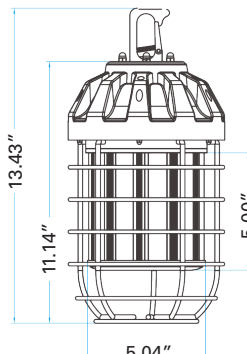

Heavy-duty work light can be used job after job!

- **Supply Voltage:** 120V AC
50~60Hz
- Supplied with 10ft cord & plug
- **Operating Temp:** -22°F ~ 131°F
- **Rated:** up to 50,000 hrs
- 10 year life
- **Rating:** IP64
- **Base:** E39-Mogul
- **Beam Angle:** 360°
- **Surge Voltage:** 6,000V
- 100W - Stocking
- 60W & 80W available by special order. Minimum order quantities may apply.
- No Fan
- **PF:** ≥ 0.9
- **CRI:** ≥80
- 5 year warranty

100W
(Stocking)

80W
(Special Order)

60W
(Special Order)

TECHNICAL SPECIFICATIONS:

Part Number	Wattage	Lumens	Available Color Temps	Suggested HID Equiv.
ZL-GKS36-100W-(Color)	100W (Stocking)	12,000 lm	WW - 3100K - Warm White NW - 4000-5000K - Natural White CW - 5500-6500K - Cool White <i>Must specify in part number</i>	450W
ZL-GKS36-60W-(Color)	60W (Special Order)	7,200 lm		200W
ZL-GKS36-80W-(Color)	80W (Special Order)	9,600 lm		250W