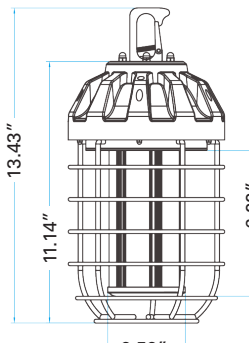

Heavy-duty work light can be used job after job!

- **Supply Voltage:** 120V AC
50~60Hz
- Supplied with 10ft cord & plug
- **Operating Temp:** -22°F ~ 131°F
- **Rated:** up to 50,000 hrs
- 10 year life
- **Rating:** IP64
- **Base:** E39-Mogul
- **Beam Angle:** 360°
- **Surge Voltage:** 6,000V
- 100W - Stocking
- 60W & 80W available by special order. Minimum order quantities may apply.
- No Fan
- **PF:** ≥ 0.9
- **CRI:** ≥80
- 5 year warranty

100W
(Stocking)

80W
(Special Order)

60W
(Special Order)

TECHNICAL SPECIFICATIONS:

Part Number	Wattage	Lumens	Available Color Temps	Suggested HID Equiv.
ZL-GKS36-100W-(Color)	100W (Stocking)	12,000 lm	WW - 3100K - Warm White NW - 4000-5000K - Natural White CW - 5500-6500K - Cool White <i>Must specify in part number</i>	450W
ZL-GKS36-60W-(Color)	60W (Special Order)	7,200 lm		200W
ZL-GKS36-80W-(Color)	80W (Special Order)	9,600 lm		250W